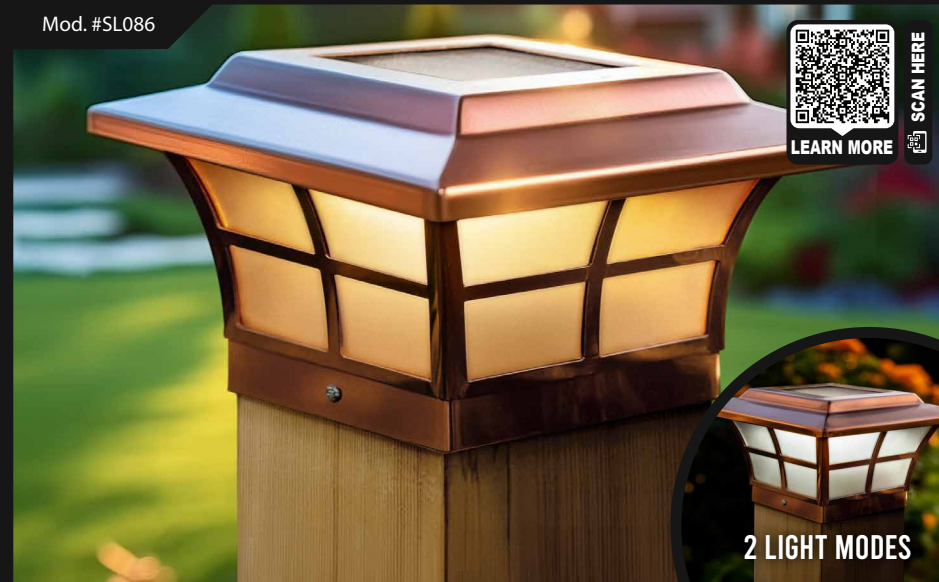

Color Options:

Tan
SL078T

White
SL078W

The Attractive traditional patented design of the original Classy Solar Post Cap will add radiance and allure to your fence or deck. Fabricated using four high output surface mount LEDs that will cast a beautiful light downward onto the outside walls of the post cap and surrounding area, creating a unique ambiance. Engineered to provide up to 12 hours of light automatically every night. Will fit over an actual 4"x4" post.

Classy Caps™

Oxford Solar Post Cap

Fits Post Sizes:

- 5" x 5"
- 5.5" x 5.5"
- 6" x 6"

Color Options:

- Black SLX772B
- Bronze SLX772C
- White SLX772W

Similar in design to our low profile Cambridge solar post cap, the Oxford is manufactured from heavy duty, weather resistant cast aluminum with a durable powder coat satin finish that is offered in three colors. Featuring unique decorative glass lens and two surface mount LED's, the 6x6 Oxford Solar Post Cap will cast a warm natural light that will automatically light up at dusk creating a picturesque landscape for your fence, porch or deck. Another superior design by Classy Caps. Adaptor included to fit over 3 post sizes - an actual 6"x6", 5.5"x5.5" or 5"x5" post.

Features:

- High-Performance solar lights - stays lit for up to 12 hours
- Lights up automatically every night / auto - off switch
- 2 High output surface mount LED's for warm natural light
- Manufactured from durable cast aluminum
- Real decorative glass lens
- 1 Long-life AA Ni- MH rechargeable battery included
- Will fit over an actual 6"x6", 5.5"x5.5" or 5"x5" post (adaptor included)
- Quick and easy Do It Yourself installation
- 10 Lumens / 2700-3200 Kelvin