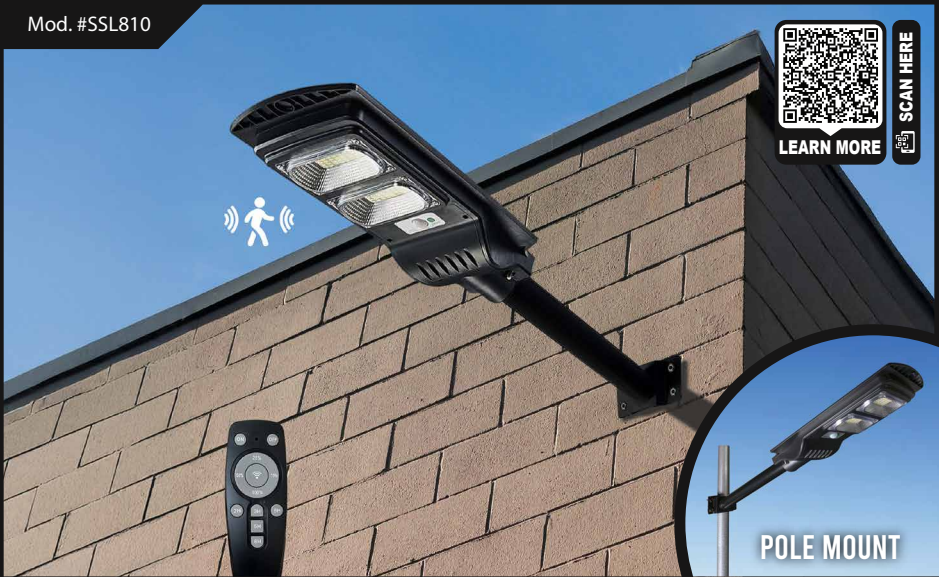

Classy Caps™

Solar Motion Sensor Security Light

Color:  Black
SL500

Protect buildings, homes and cottages with Classy Caps motion sensor security light. Potential intruders are discouraged by an automatic brilliant white light that is triggered by an infrared motion detector. Our unique solar powered design eliminates the use of electricity. Quick and easy installation with our mounting hardware provided.

LEARN MORE

SCAN HERE

POLE MOUNT

Classy Caps™

Solar Security Street Light

Color:  Black
SSL810

Mounting Options: Wall Mount Pole Mount

Classy Caps' powerful solar security street light has 96 high-performance LED's to provide a brilliant white light that will automatically illuminate at night. It is the ideal solution for commercial, industrial, and residential applications. Featuring a weatherproof ip65 enclosure, integrated motion sensor, 3.2V battery pack, On/Off switch, and remote control for easy multi-use operation. Requiring no electrical hardwiring, the Classy Caps Solar Street Light offers years of maintenance-free dependability and can be mounted to a wall or post with included accessories. An easy way to ensure your yard, driveway, parking lot, pathway, and other remote locations stay lit up at night while consuming no electricity.