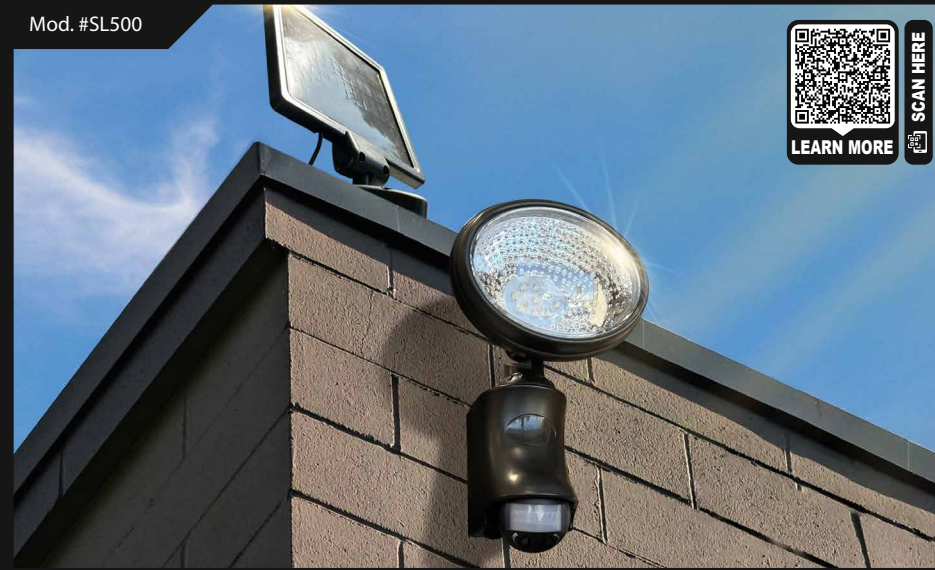

Classy Caps™

Solar Motion Sensor Security Light

Color: Black
SL500

Protect buildings, homes and cottages with Classy Caps motion sensor security light. Potential intruders are discouraged by an automatic brilliant white light that is triggered by an infrared motion detector. Our unique solar powered design eliminates the use of electricity. Quick and easy installation with our mounting hardware provided.

Features:

- High-Performance solar motion sensor security light
- Perfect for garage, warehouse, shed, or parking area lighting
- Duration and sensor level adjustable / on-off switch
- 9 High-output LED's for brilliant white light
- Adjustable detection range
- wall mount bracket included
- Passive infrared motion detector
- 4 long-life AA Ni-MH rechargeable batteries included
- Manufactured from Black ABS
- Quick and easy Do It Yourself installation.
- 150 Lumens / 4500-5500 Kelvin