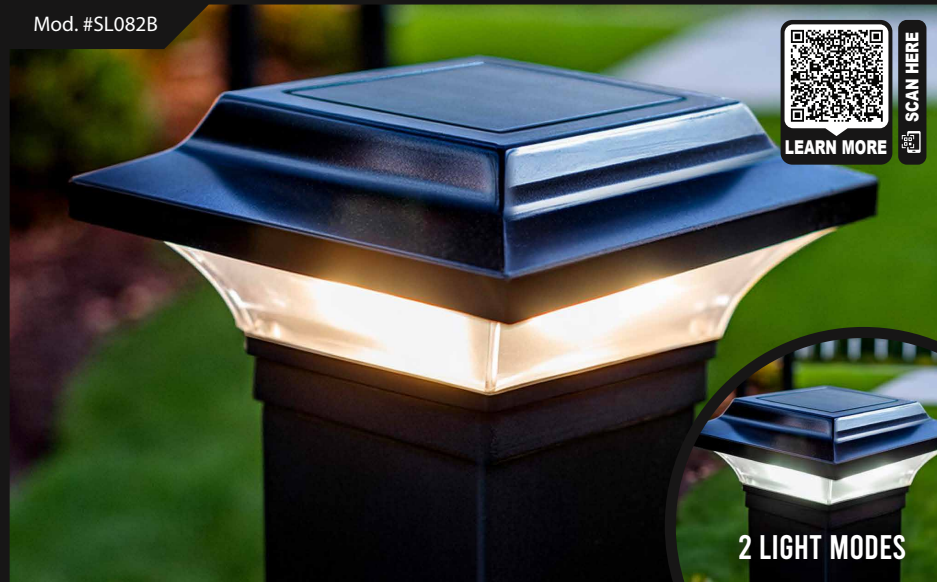

3" x 3"

Color Options:

Black
SLZ332B

White
SLZ332W

Introducing the Classy Caps Kingston Solar Post Cap, a masterpiece of elegance and innovation. This stunning fixture is the perfect addition to elevate your aluminum deck railing, aluminum fence, or ornamental fence. Crafted to fit 2" x 2", 2.5" x 2.5", and 3" x 3" posts, its versatility is matched only by its convenience. With its compression-fit design, installation is a breeze, as it effortlessly secures to the post without the need for drilling, screws, or wiring. The Kingston's allure extends beyond practicality; the warm and cool light modes create the perfect ambiance for any occasion and effortlessly transform your nights into enchanting evenings. Constructed from the finest materials, featuring a sturdy cast aluminum frame and real glass lens this light ensures both durability and timeless elegance.

Features:

- 3 cast aluminum base adaptors included to fit over 2"x2", 2.5"x2.5" and 3"x3" posts
- 4 High-performance surface mount LEDs
- Choose between warm and bright white light modes - includes Warm/Off/Cool switch
- Lights up automatically every night
- Manufactured from heavy-duty cast aluminum
- Real decorative glass lens
- Do-it-yourself installation - Compression-fit design requires no drilling, hardware, or wiring
- 20 Lumens / Warm natural light 2700-3200 Kelvin OR bright white light 4500-5500 Kelvin
- Long Life 3.2V rechargeable battery included